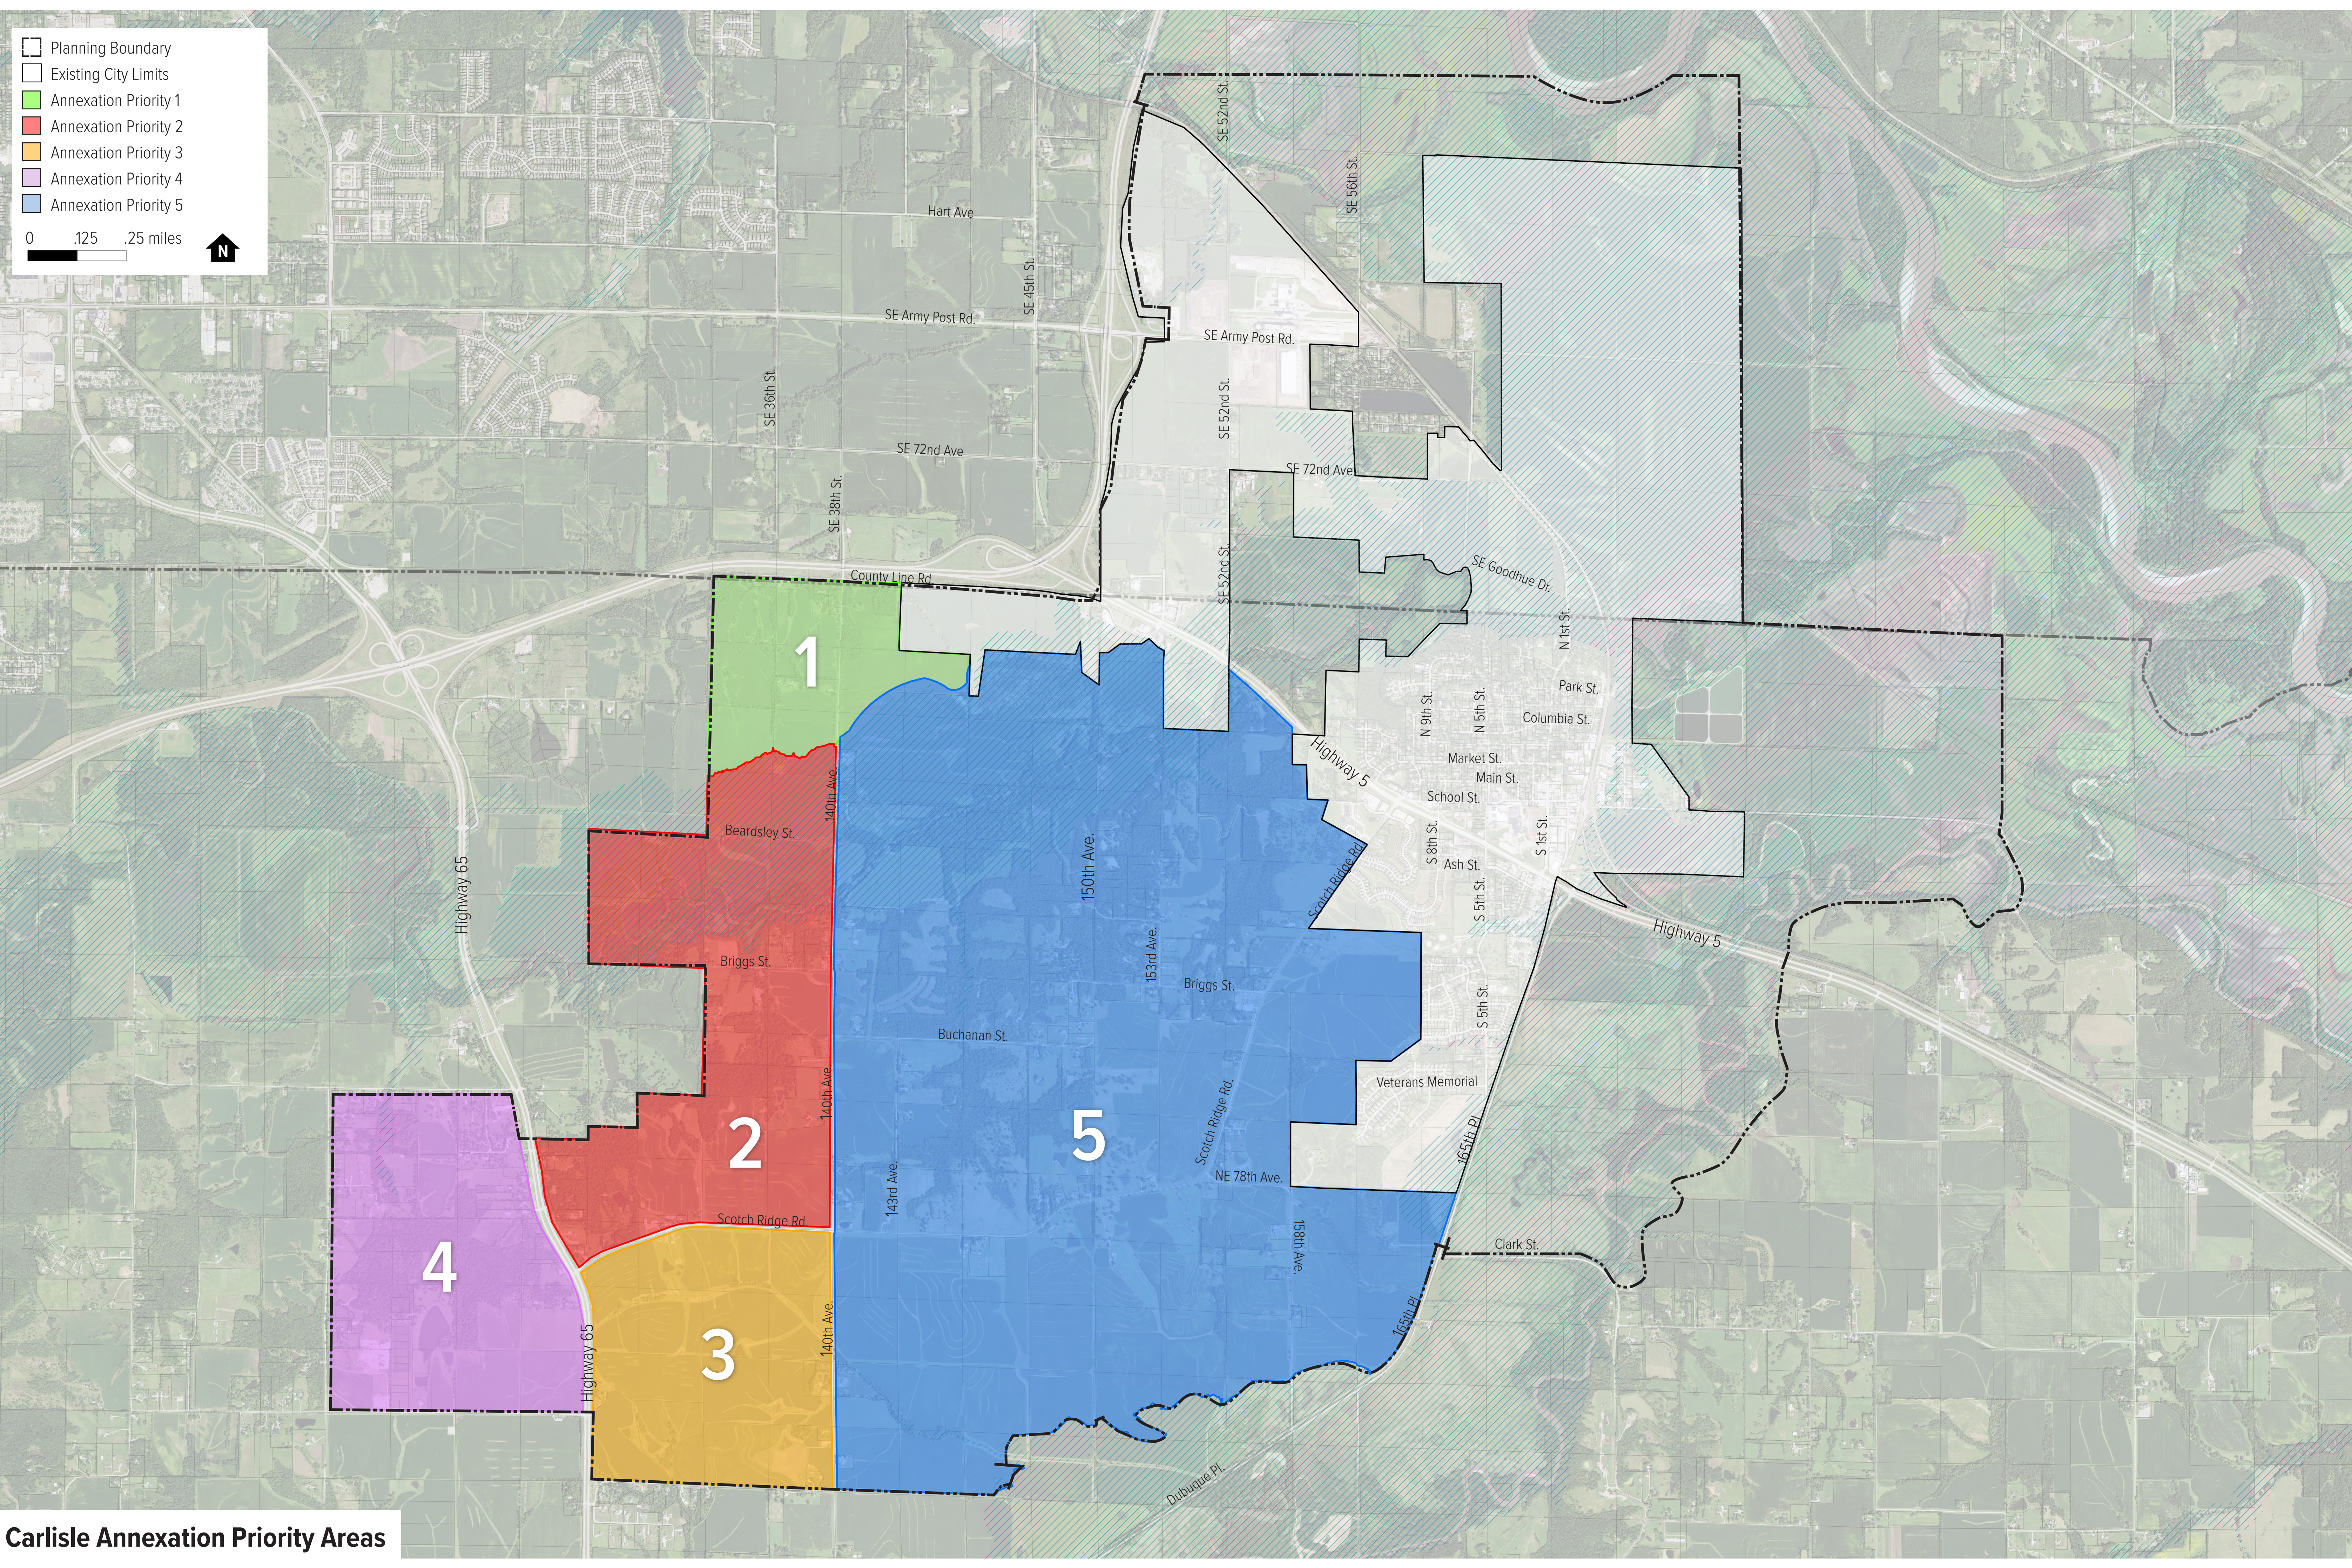

-  Planning Boundary
-  Existing City Limits
-  Annexation Priority 1
-  Annexation Priority 2
-  Annexation Priority 3
-  Annexation Priority 4
-  Annexation Priority 5

0 .125 .25 miles 

Carlisle Annexation Priority Areas